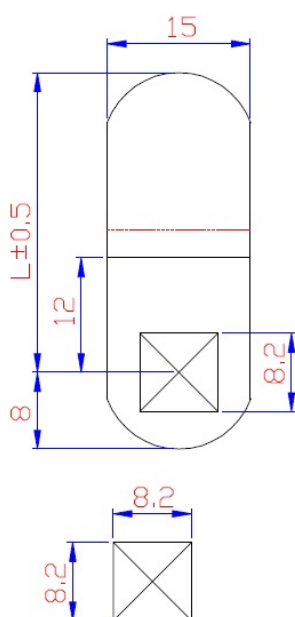

PRODUCT SHEET

Description:

Cam No. A41 F/1900 & 5250 Series, Cranked 6mm, C/E 25mm

Item number:

14.04.741-0

Units	Box	Carton	HS Code	Barcode
Pcs.		100	8301600090	 5704866454407

CODE	L	H
A41	25	4
A42	30	4
A43	35	4
A44	40	4
A45	45	4
A46	50	4